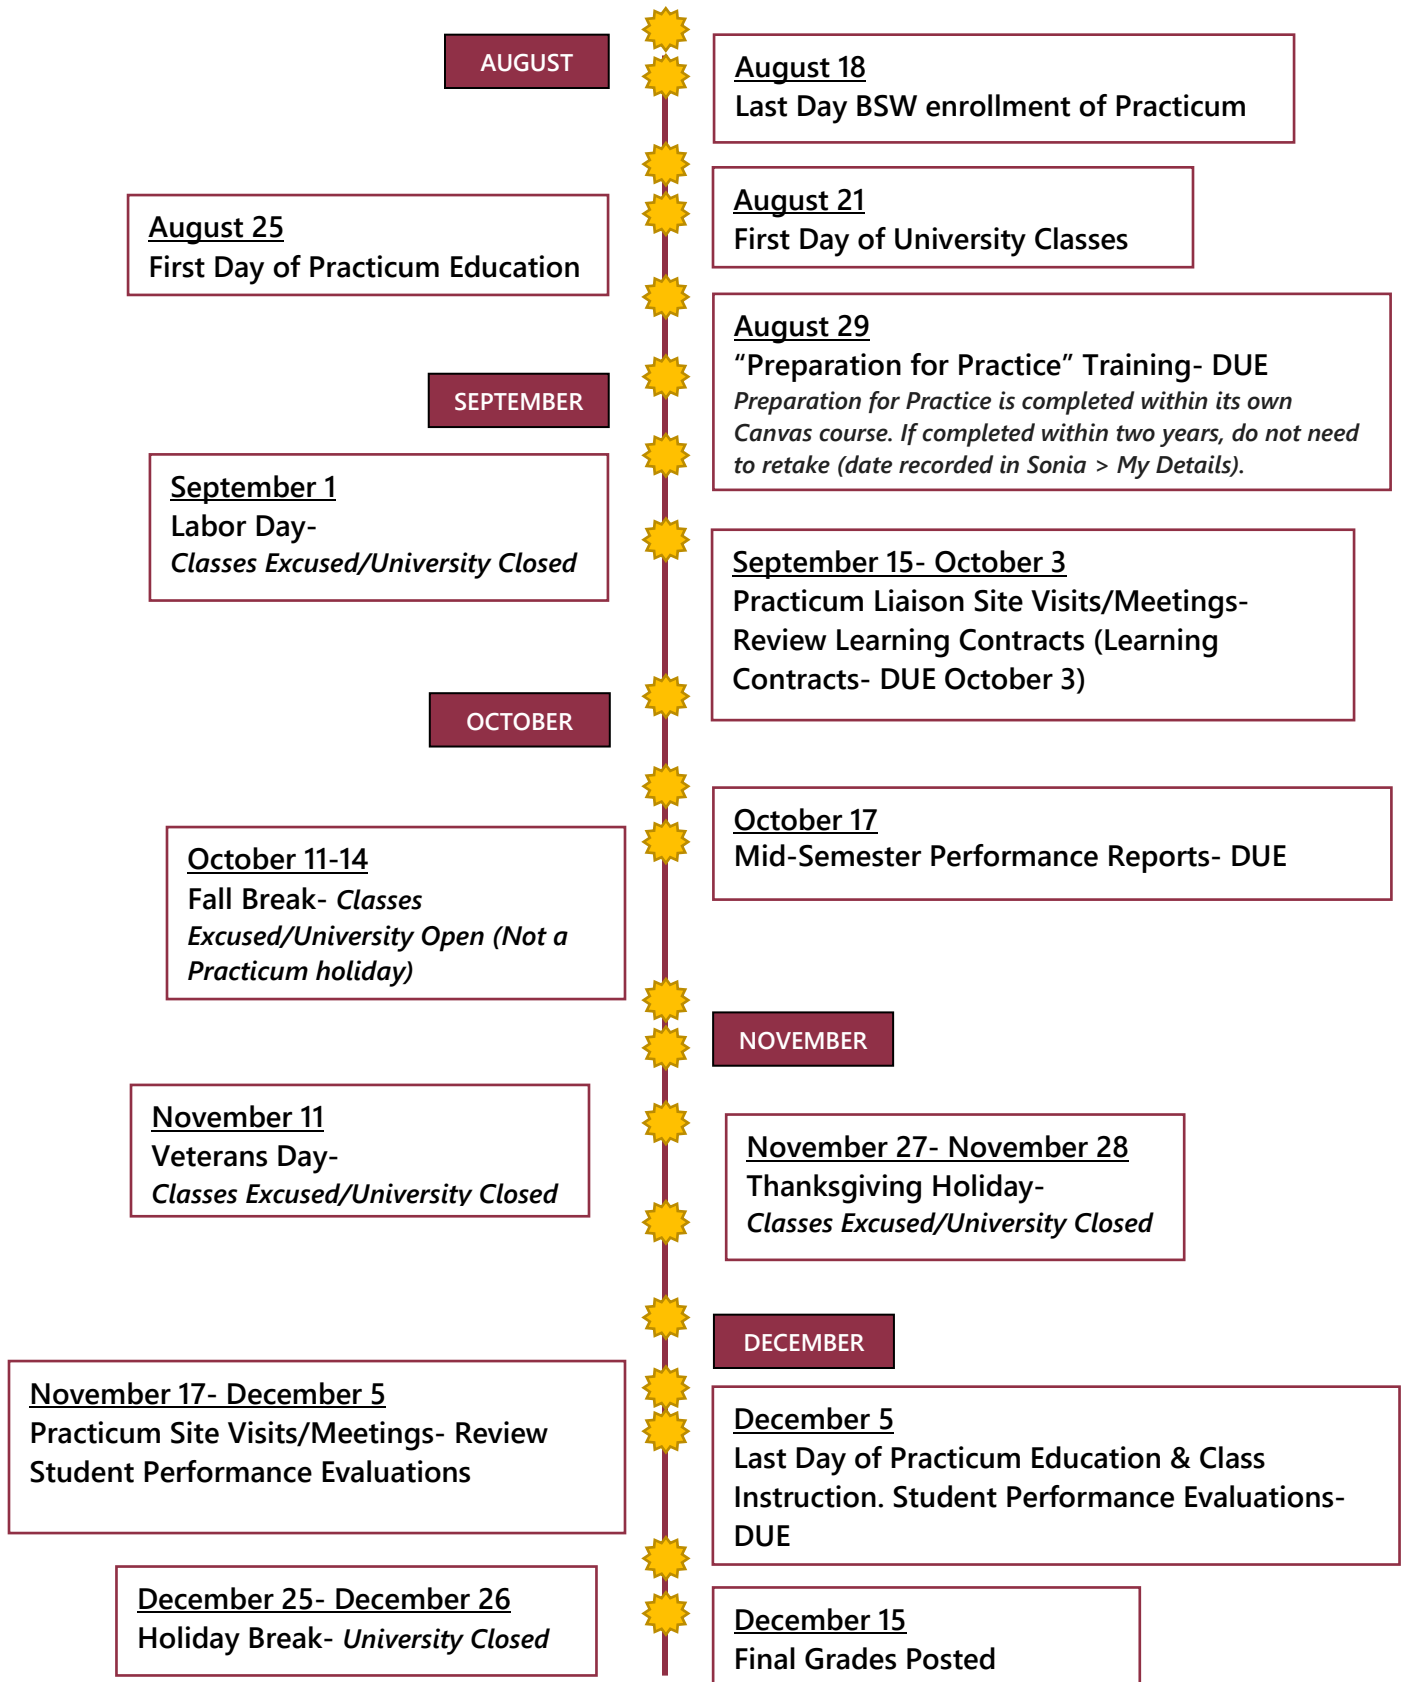

BSW Practicum Education Calendar

Fall 2025

11.13.24 LCB